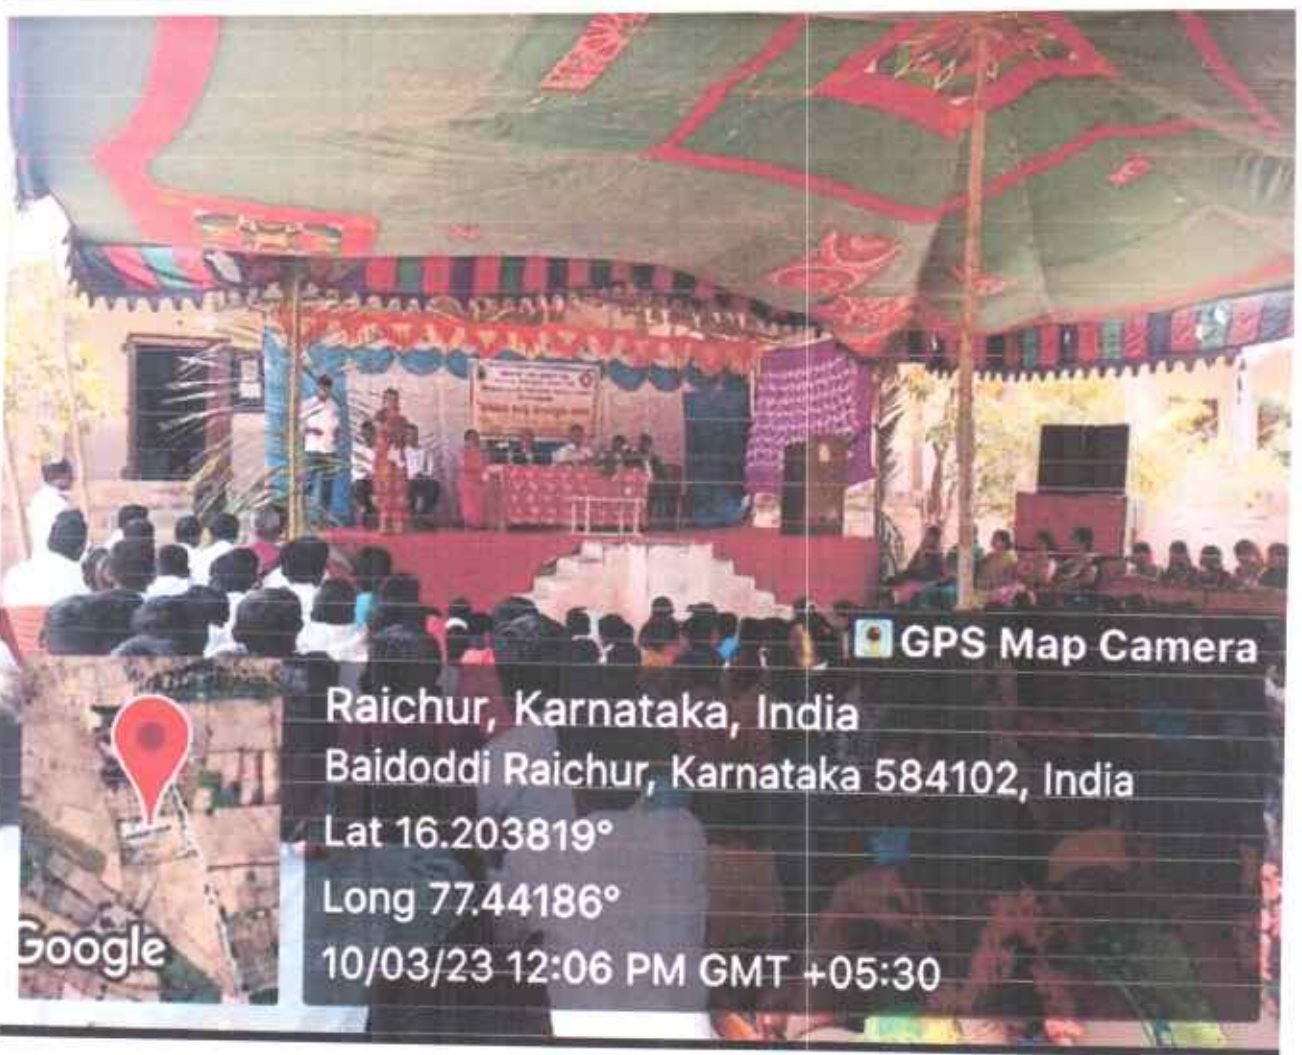

GPS Map Camera